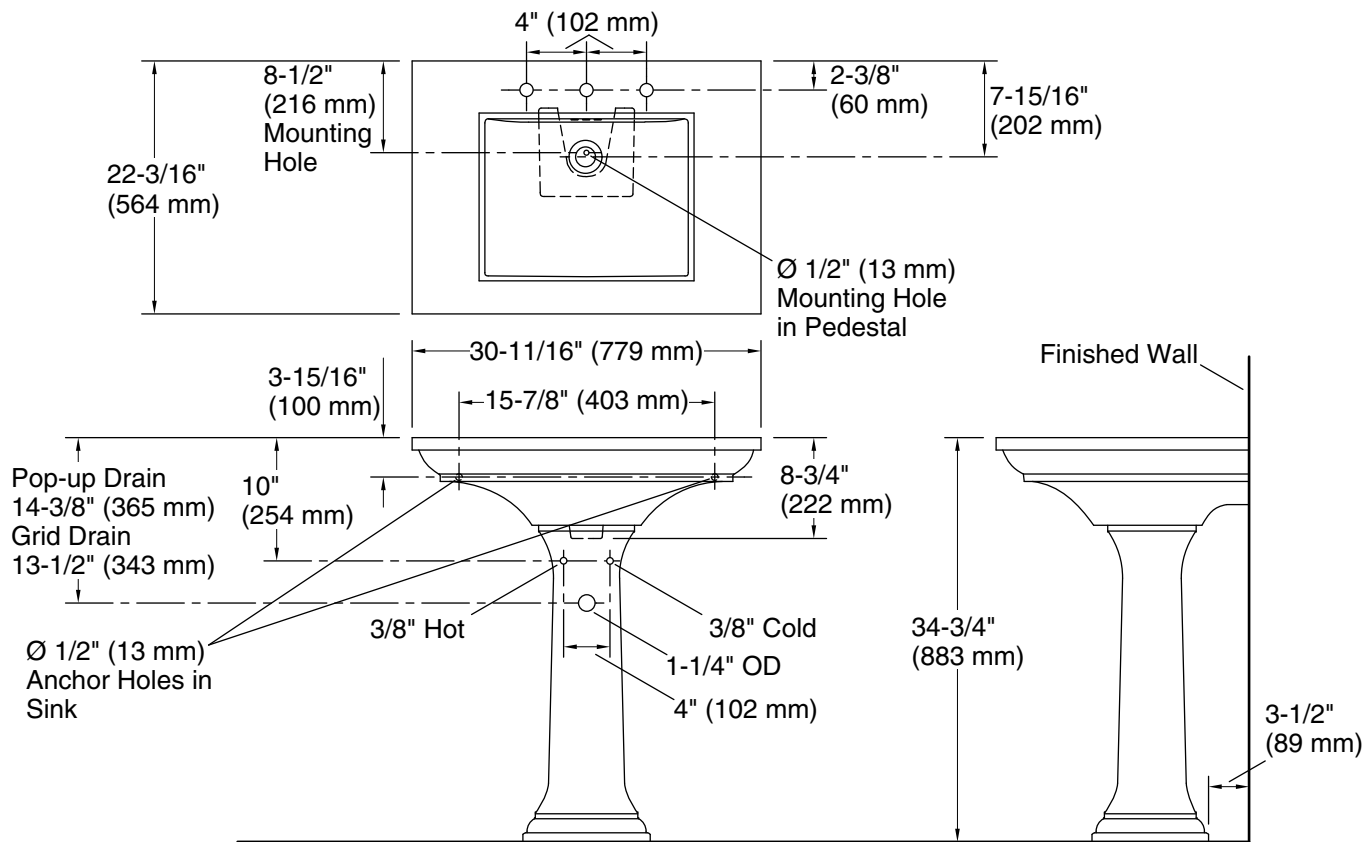

11-3-2024 23:12 - US/CA

THE BOLD LOOK
OF **KOHLER**®

Technical Information

All product dimensions are nominal.

Basin configuration:	Single Bowl
Center(s):	8" (203 mm)
Bowl area (Only):	Length: 19" (483 mm) Width: 14" (356 mm) Water depth: 5-1/2" (140 mm)
With overflow:	Yes
Number of deck holes:	3
Faucet hole(s):	1-3/8" (35 mm)
Drain hole:	1-3/4" (44 mm)