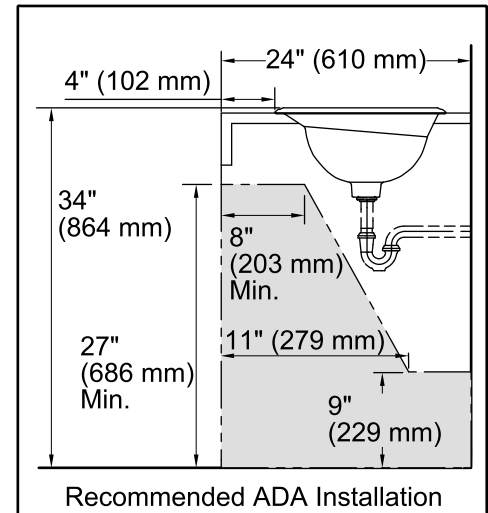

### Technical Information

All product dimensions are nominal.

Bowl configuration:	Single
Installation:	Drop-in
Bowl area (Only):	Length: 23" (584 mm) Width: 15" (381 mm) Water depth: 7" (178 mm)
Drain hole:	1-3/4" (44 mm)
Template:	114809-7, required, included