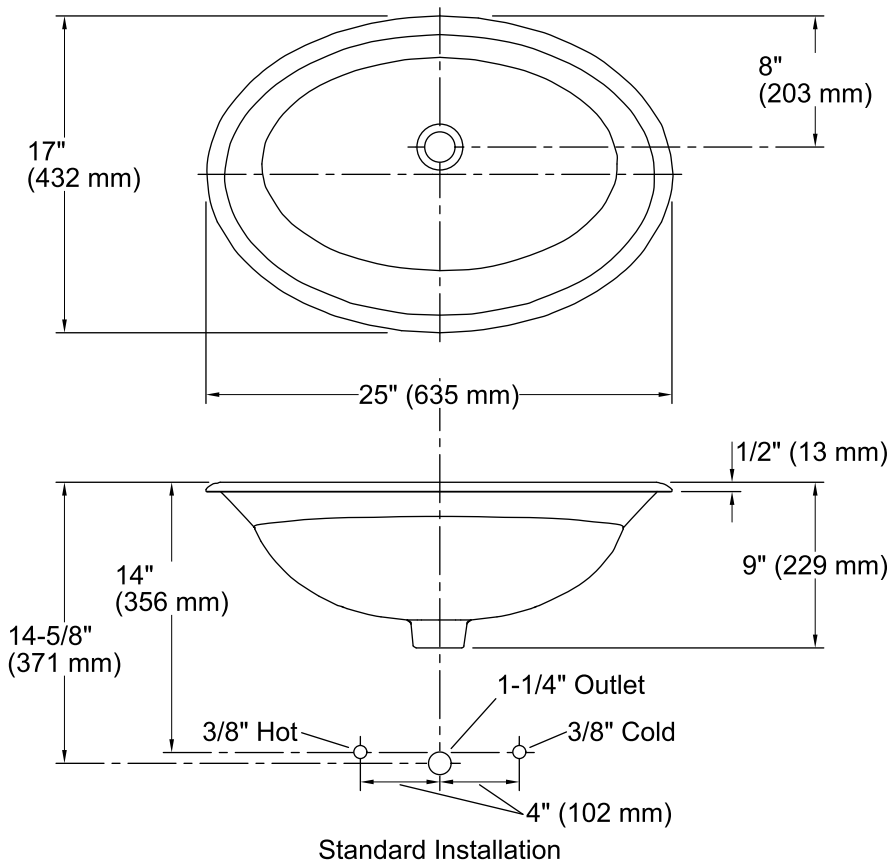

### Technical Information

All product dimensions are nominal.

Bowl configuration:	Single
Installation:	Drop-in
Bowl area (Only):	Length: 23" (584 mm) Width: 15" (381 mm) Water depth: 7" (178 mm)
Drain hole:	1-3/4" (44 mm)
Template:	114809-7, required, included