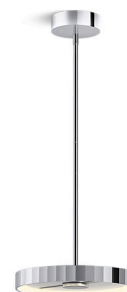

Features

- Suitable for any living space, allowing you to create a cohesive design aesthetic throughout your home.
- Dimmable, integrated LED emits beautiful ambient light at the perfect color temperature.
- Downrods offer additional height options.
- Suitable for damp locations, per UL 1598.

Material

- Manufactured with quality materials and complemented with a meticulous finishing process.
- Durable finishes engineered to last and designed to coordinate with KOHLER faucet finishes.

Included Components

Additional Components:
Hardware kit

Codes/Standards

California Energy Commission (CEC)
UL 1598
CSA C22.2 No. 250.0
CA Title 24 JA8

See website for detailed warranty information.

Available Colors/Finishes

Color tiles intended for reference only.

Color	Code	Description
	SNL	Polished Nickel
	BGL	Moderne Brushed Gold
	CPL	Polished Chrome
	BLL	Matte Black
	2GL	Brushed Moderne Brass