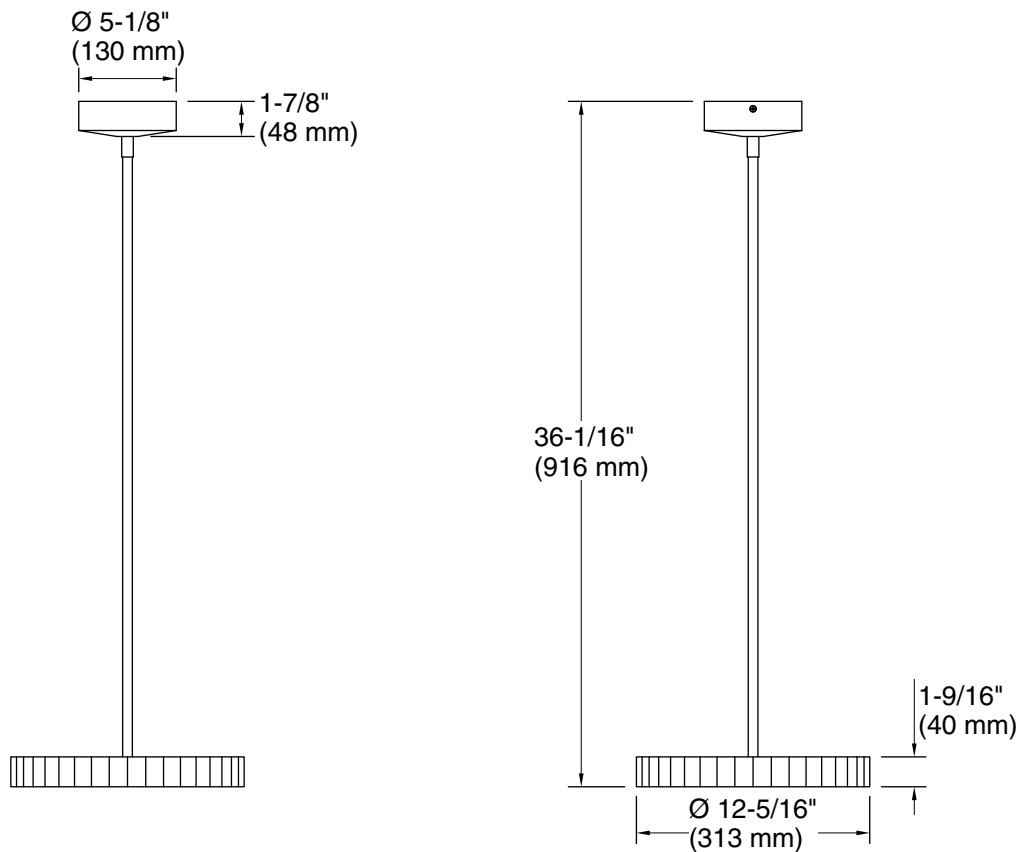

Required Electrical Service

One dedicated circuit required.

Lights: 120 V, 60 Hz

Technical Information

All product dimensions are nominal.

Material: Steel, Glass

Number of Lights: 2

Lighting Type: Integrated LED

Number of Shades: 1

Shade Type: Glass - etched

Hanging Type: Downrod

Downrod Detail: 2 x 9" (229 mm)

Electrical component rating: LED: 60 Hz, 30 W, 1800 Lumens, 3000K