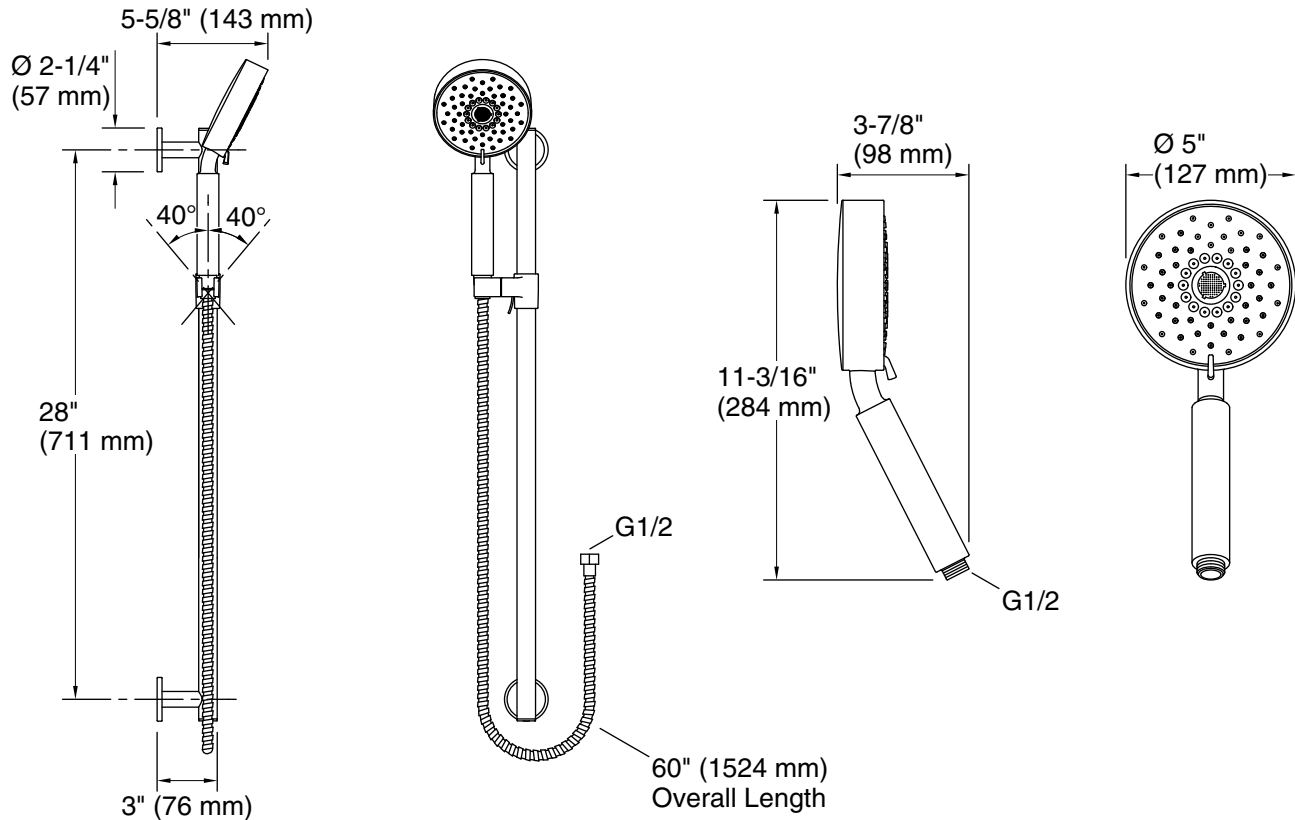

Features

- Includes Purist® 2.5-gpm multifunction handshower, 60" metal hose, 30" slidebar and contemporary slidebar trim
- Multifunction showerhead and handshower each have advanced spray engines to provide three experiences: full coverage, pulsating massage, and silk spray
- Full coverage spray produces an encompassing spray ideal for everyday use
- Pulsating massage spray targets sore muscles to ease away aches and pains
- Silk spray releases a dense, luxurious spray ideal for rinsing
- Thumb tab allows for a smooth transition between sprays
- Combination of balance, weight, grip, and angle makes this handshower comfortable and easy to use
- MasterClean™ sprayface features an easy-to-clean surface that withstands mineral buildup
- 2.5 gpm (9.5 lpm) maximum flow rate
- 30" slidebar features adjustable mounting brackets for installation flexibility
- Coordinates with Purist®, Stillness®, and Composed® faucets and accessories
- Features a nonpositive shutoff: water-saving pause mode to temporarily reduce water flow

Technical Information

All product dimensions are nominal.

Handshower:

Rated maximum flow: 2.5 gal/min (9.5 l/min)

Notes

Install this product according to the installation instructions.

IMPORTANT! The slide bar must be mounted to stud framing supports at both the top and bottom mounting locations. Plastic wall anchors will not support the slide bar. Do not use or depend on plastic wall anchors to attach the slide bar.

Plumbing codes may require that an atmospheric vacuum breaker be installed in-line to handshowers. Consult with local codes.

ADA compliant when installed to the specific requirements of these regulations.