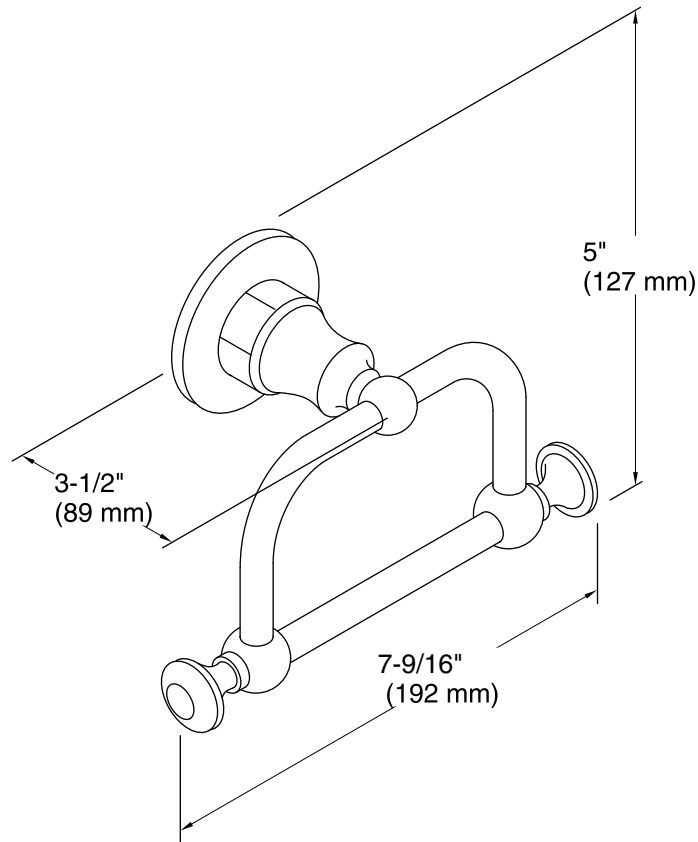

Color	Code	Description
	CP	Polished Chrome
	PB	Vibrant® Polished Brass
	BN	Vibrant® Brushed Nickel
	BV	Vibrant® Brushed Bronze
	AU	Polished Gold

Technical Information

All product dimensions are nominal.