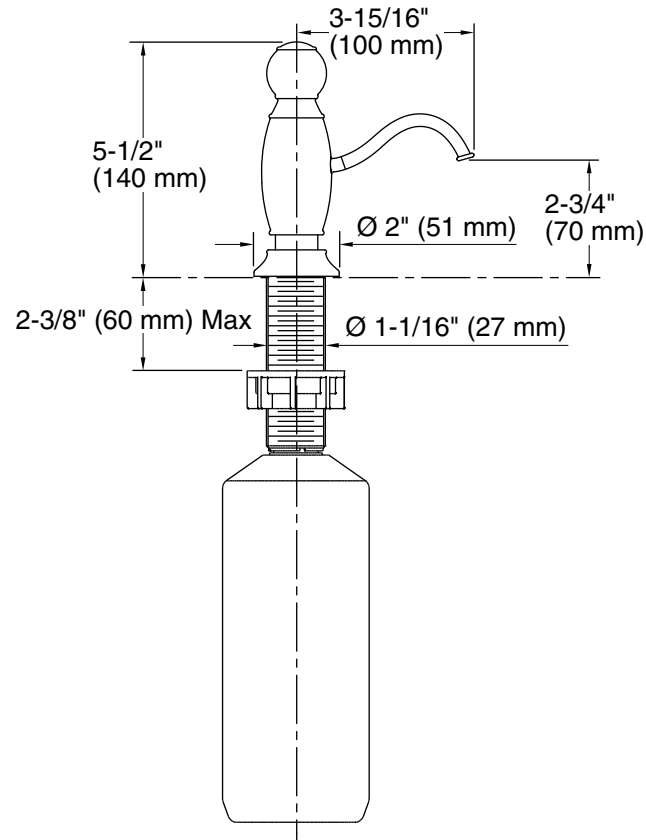

### Features

- Holds up to 16 ounces of soap or lotion; refillable from top.
- Greater thread length is suitable for use with thicker countertops.
- Coordinates with traditional-style faucets.

### Technical Information

All product dimensions are nominal.

Material: Brass