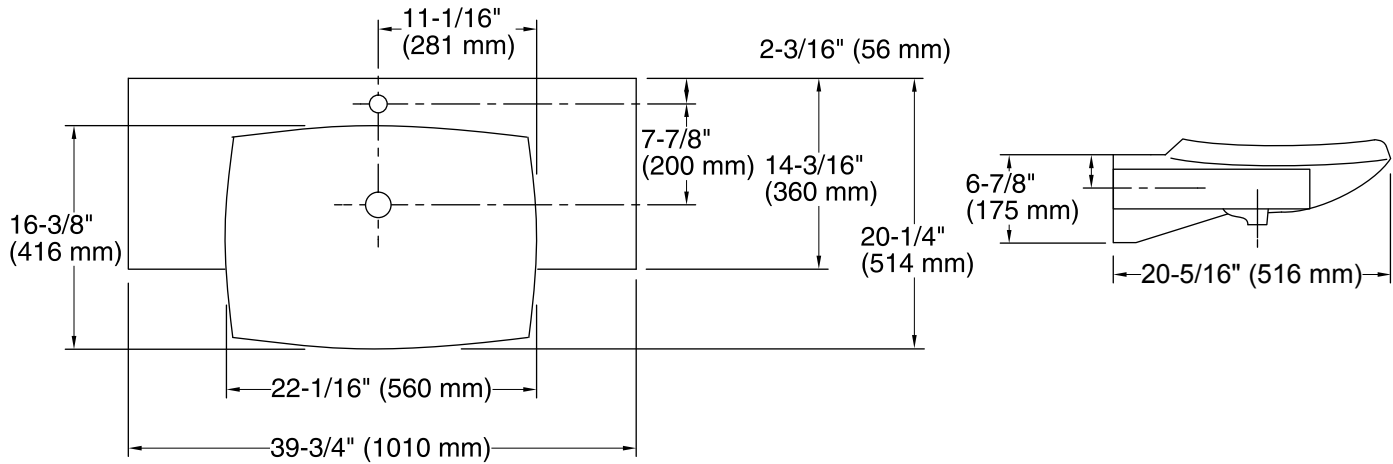

Features

- Single faucet hole.
- Round-in-square basin shape.
- Integrated vanity top adds surface space.
- Overflow drain.
- Combines with the K-19024 pedestal to create the K-18691 Escale pedestal sink.
- Coordinates with other products in the Escale collection.

Technical Information

All product dimensions are nominal.

Bowl configuration:	Single
Installation:	Pedestal, Top-mount
Bowl area:	Length: 22-1/16" (560 mm) Width: 16-3/8" (416 mm) With overflow: Yes Water depth: 4-1/4" (108 mm)
Bowl area:	With overflow: Yes
Number of deck holes:	1
Faucet hole(s):	1-3/8" (35 mm)
Drain hole:	1-3/4" (44 mm)