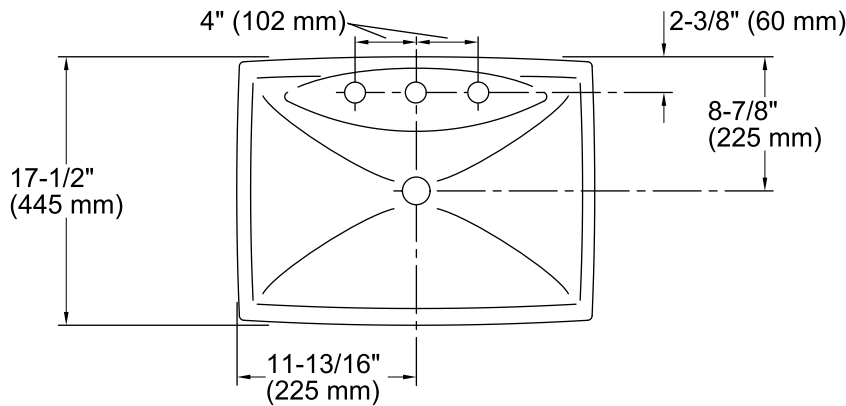

### Features

- 8-inch center faucet holes.
- Round-in-square shape.
- Generously sized interior basin.
- Overflow drain.
- Coordinates with other products in the Escale collection.

## Technical Information

All product dimensions are nominal.

Bowl configuration:	Single
Installation:	Drop-in
Bowl area (Only):	Length: 23-11/16" (602 mm) Width: 17-1/2" (445 mm) Water depth: 3-1/2" (89 mm)
Number of deck holes:	3
Faucet hole spacing:	8" (203 mm)
Faucet hole(s):	1-3/8" (35 mm)
Drain hole:	1-3/4" (44 mm)
Template:	1052864-7, required, included