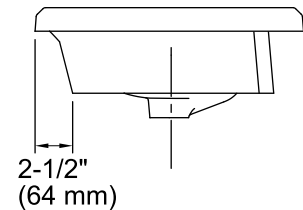

### Features

- 8-inch center faucet holes.
- Round-in-square shape.
- Generously sized interior basin.
- Overflow drain.
- Coordinates with other products in the Escale collection.

## Technical Information

All product dimensions are nominal.

Bowl configuration:	Single
Installation:	Drop-in
Bowl area (Only):	Length: 23-11/16" (602 mm) Width: 17-1/2" (445 mm) Water depth: 3-1/2" (89 mm)
Number of deck holes:	3
Faucet hole spacing:	8" (203 mm)
Faucet hole(s):	1-3/8" (35 mm)
Drain hole:	1-3/4" (44 mm)
Template:	1052864-7, required, included