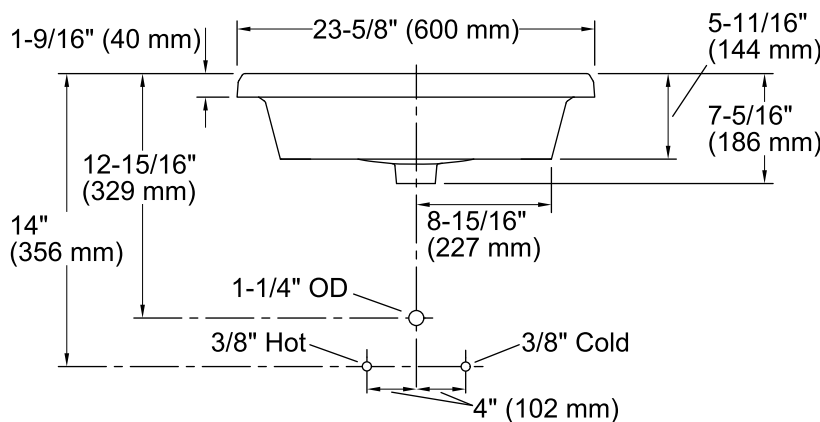

## Technical Information

All product dimensions are nominal.

Bowl configuration:	Single
Installation:	Drop-in
Bowl area (Only):	Length: 23-11/16" (602 mm) Width: 17-1/2" (445 mm) Water depth: 3-1/2" (89 mm)
Number of deck holes:	3
Faucet hole spacing:	8" (203 mm)
Faucet hole(s):	1-3/8" (35 mm)
Drain hole:	1-3/4" (44 mm)
Template:	1052864-7, required, included