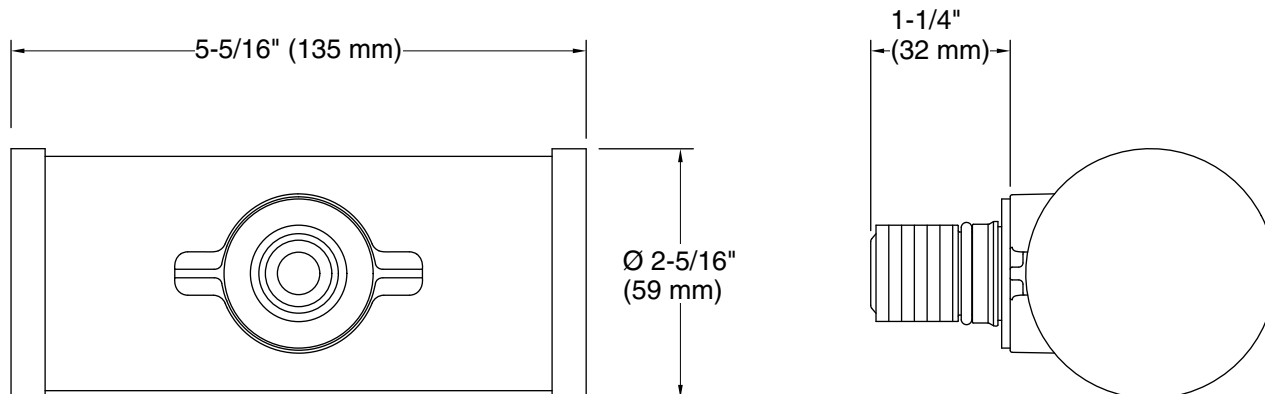

Required Products/Accessories

K-178-EC Water Filtration System

Codes/Standards

None Applicable

KOHLER® One-Year Limited Warranty

See website for detailed warranty information.

Technical Information

All product dimensions are nominal.