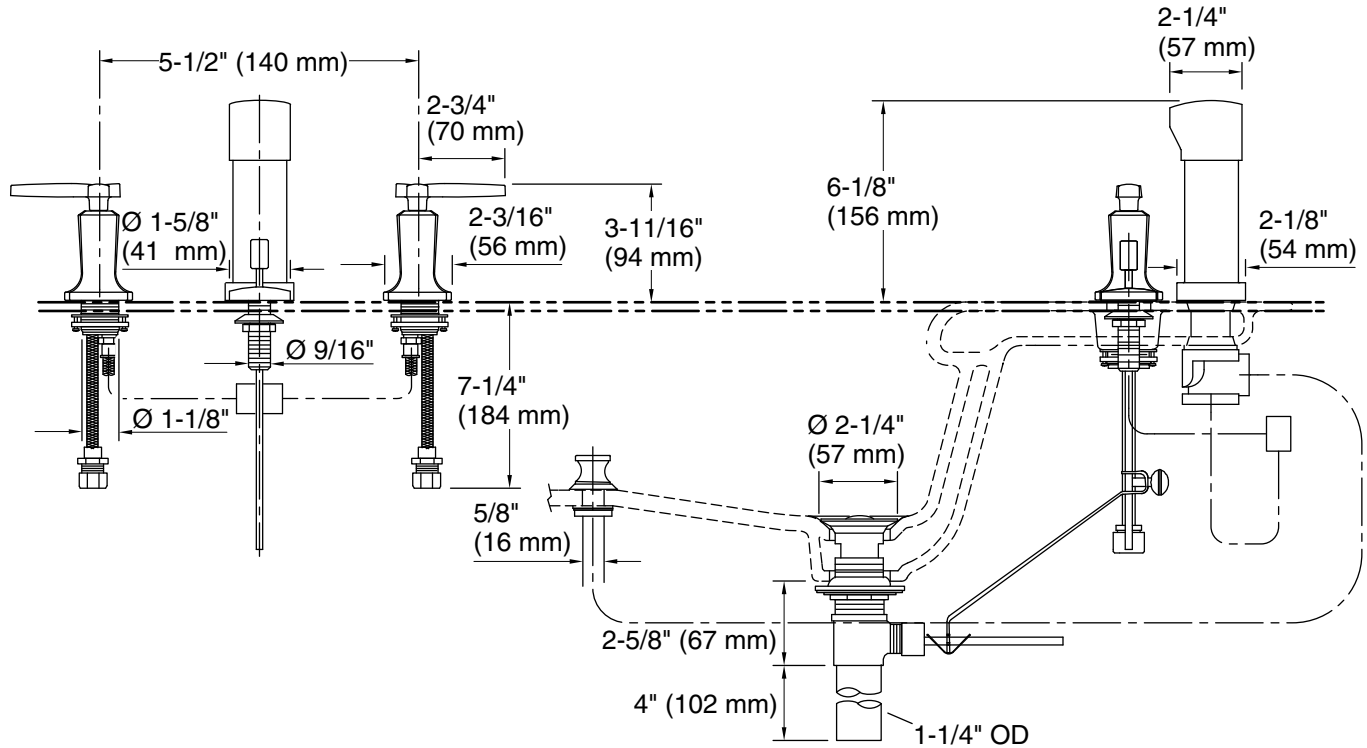

Features

- Pop-up drain with lift rod and tailpiece
- Vertical spray
- Fixture-mount transfer valve/vacuum breaker
- Available with lever handles
- Quarter-turn washerless ceramic disc valves
- Metal construction

Material

- Brass valve bodies

Installation

- Flexible connections for easy installation

Recommended Products/Accessories

- K-23726 Drain treatment
- K-23723 Faucet cleaner

Codes/Standards

ASME A112.18.1/CSA B125.1
ASSE 1001
IAPMO Certification

KOHLER® Faucet Lifetime Limited Warranty

See website for detailed warranty information.

Technical Information

All product dimensions are nominal.

Drain included: Yes

Handshower:

Rated maximum flow: 2 gal/min (7.6 l/min)