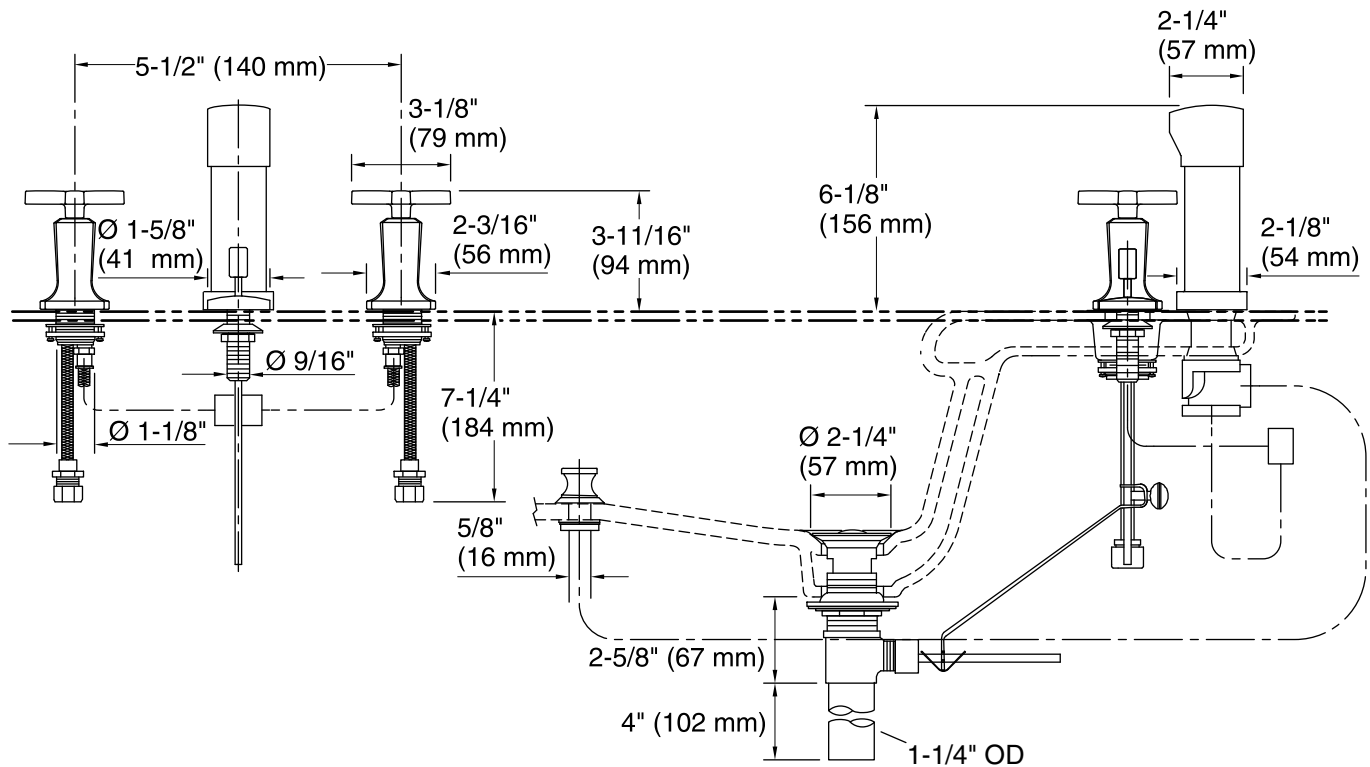

Technical Information

All product dimensions are nominal.

Notes

Install this product according to the installation instructions.