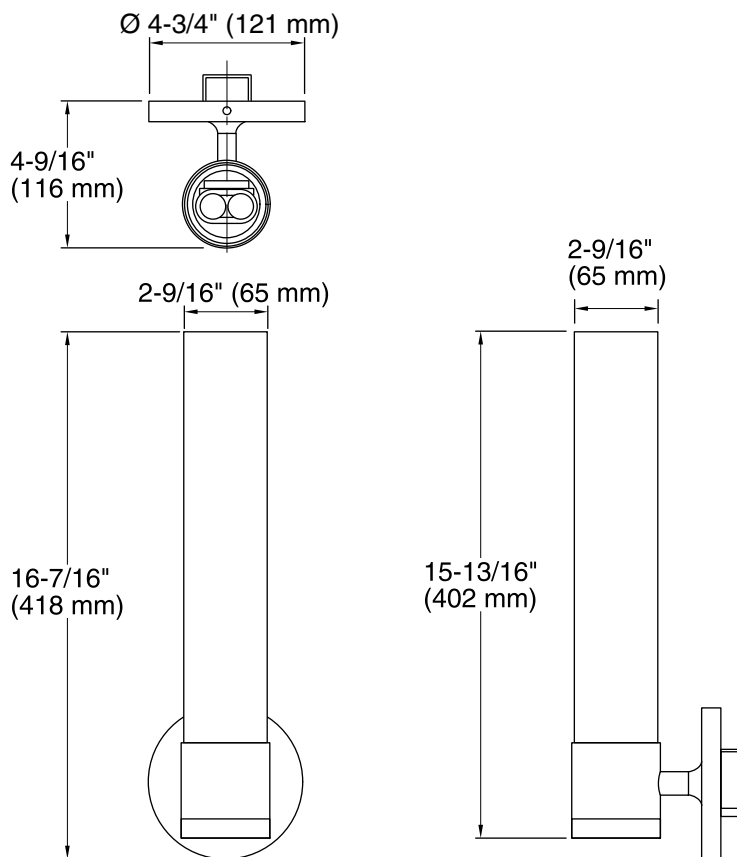

Technical Information

All product dimensions are nominal.

Notes

Install this product according to the installation guide.

There is only one ground wire for the entire wall sconce.

If installing this sconce as a grooming light, install one sconce on either side of the mirror. Mount each sconce a maximum of 20" (508 mm) from the center line of the mirror.