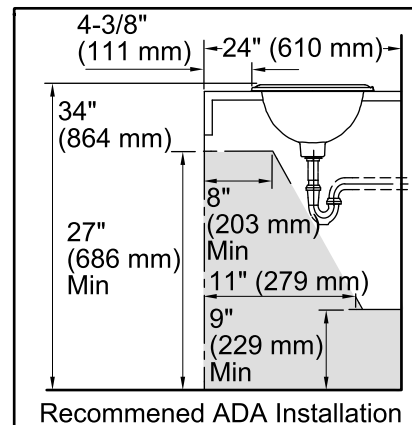

Color	Code	Description
-------	------	-------------

	G9	Sandbar
--	----	---------

Technical Information

All product dimensions are nominal.

- Bowl configuration: Single
- Installation: Drop-in
- Bowl area (Only):
 - Length: 13-7/8" (352 mm)
 - Width: 10-7/8" (276 mm)
 - Water depth: 6-1/8" (156 mm)
- Drain hole: 1-3/4" (44 mm)
- Template: 116213-7, required, included

Notes

Install this product according to the installation instructions.

Spout must be 4-1/2" (114 mm) long (min.) for adequate clearance into sink.

NOTICE: Countertop manufacturer or cutter must use the cutout template provided with the product, or a current one provided by Kohler Co. (call 1-800-4-KOHLER). Kohler Co. is not responsible for cutout errors when the incorrect cutout template is used.