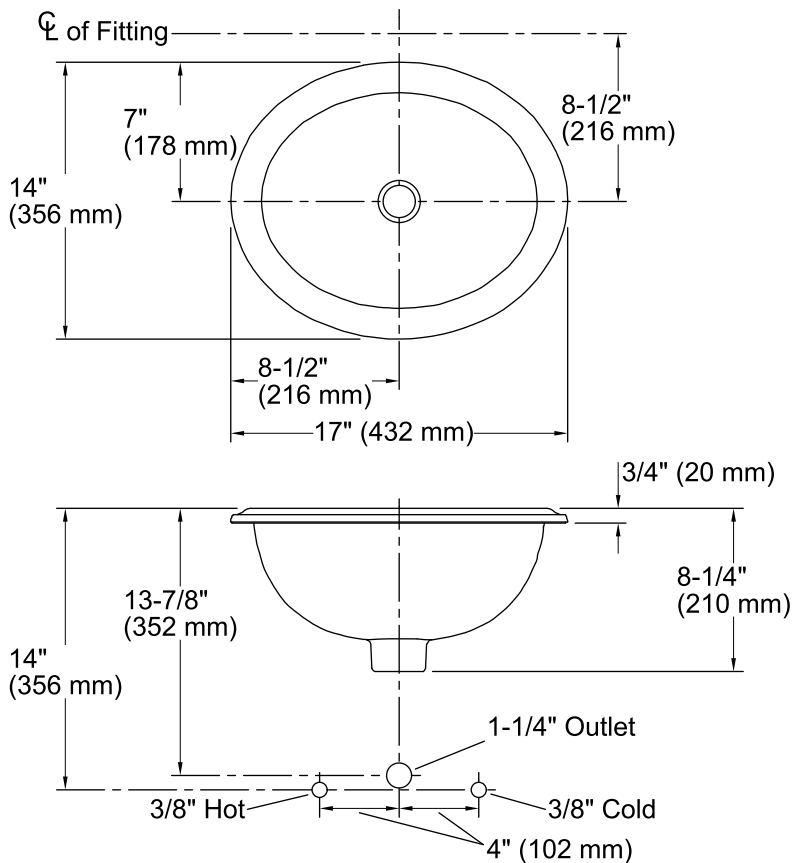

- Vitreous china.

Installation

- Drop-in

Recommended Products/Accessories

K-9018 P-Trap

Included Components

Additional Components:
Adjustable linkage

ADA

Color	Code	Description
-------	------	-------------

	G9	Sandbar
--	----	---------

Technical Information

All product dimensions are nominal.

- Bowl configuration: Single
- Installation: Drop-in
- Bowl area (Only):
 - Length: 13-7/8" (352 mm)
 - Width: 10-7/8" (276 mm)
 - Water depth: 6-1/8" (156 mm)
- Drain hole: 1-3/4" (44 mm)
- Template: 116213-7, required, included

Notes

Install this product according to the installation instructions.

Spout must be 4-1/2" (114 mm) long (min.) for adequate clearance into sink.

NOTICE: Countertop manufacturer or cutter must use the cutout template provided with the product, or a current one provided by Kohler Co. (call 1-800-4-KOHLER). Kohler Co. is not responsible for cutout errors when the incorrect cutout template is used.