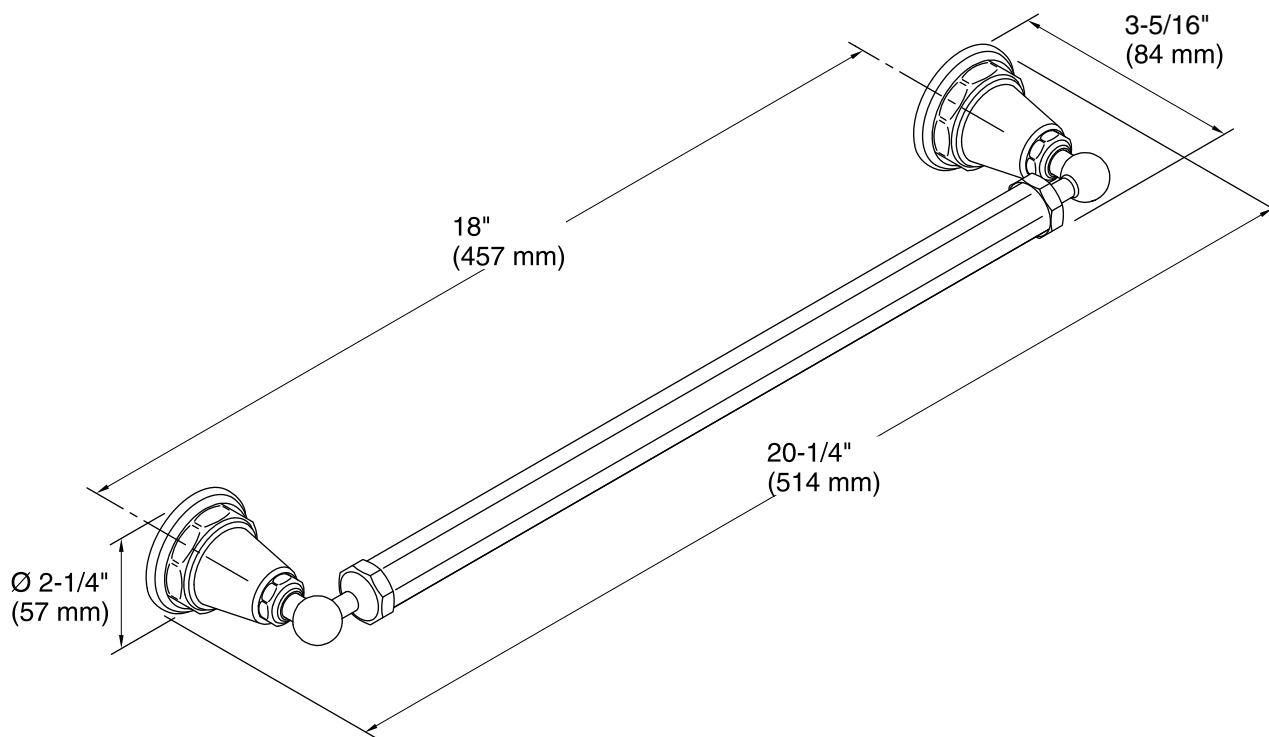

Features

- Premium metal construction for durability.
- KOHLER finishes resist corrosion and tarnish.
- Coordinates with Pinstripe faucets and accessories.

Installation

- Tools and installation template included.

Technical Information

All product dimensions are nominal.

Notes

Install this product according to the installation guide.

CAUTION: Risk of personal injury. Do not install this product in any area where it is likely to be used inadvertently as a grab bar or support bar. This product is not designed or intended for use as a grab bar or support bar.