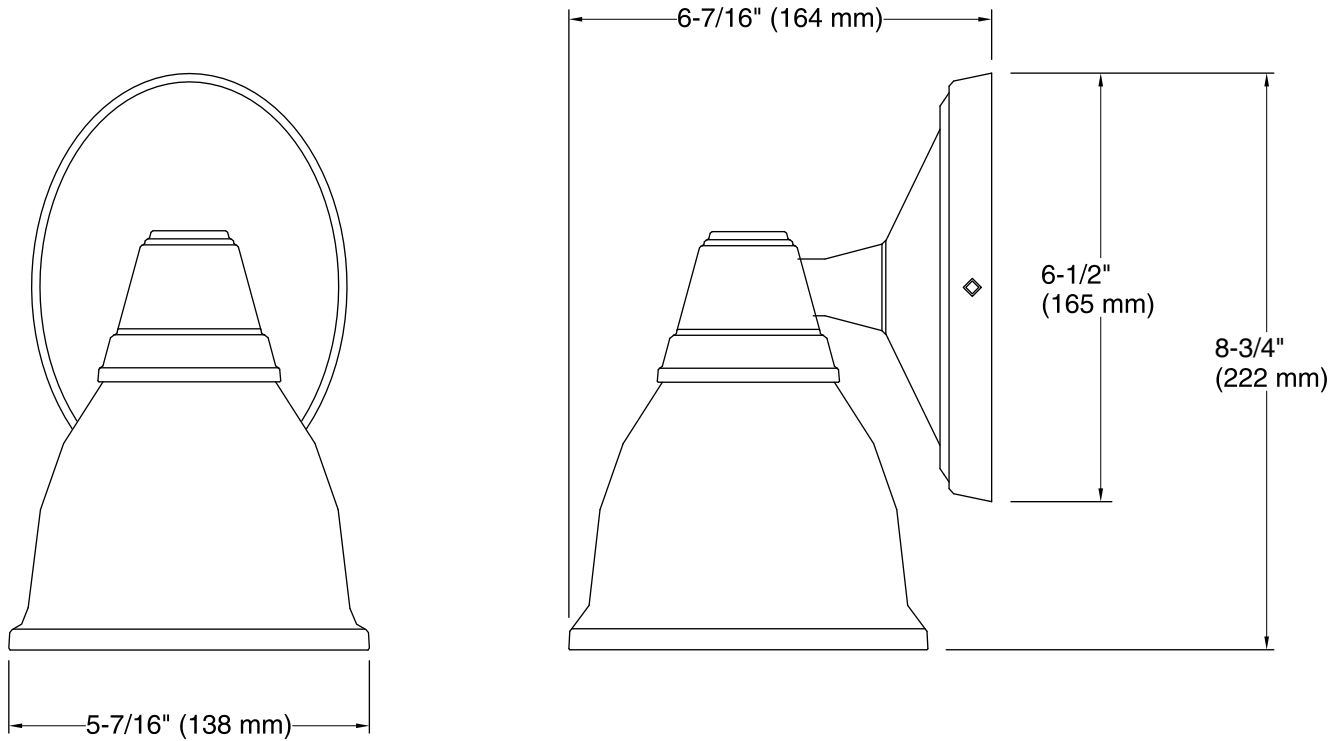

Technical Information

All product dimensions are nominal.

Notes

Install this product according to the installation guide.