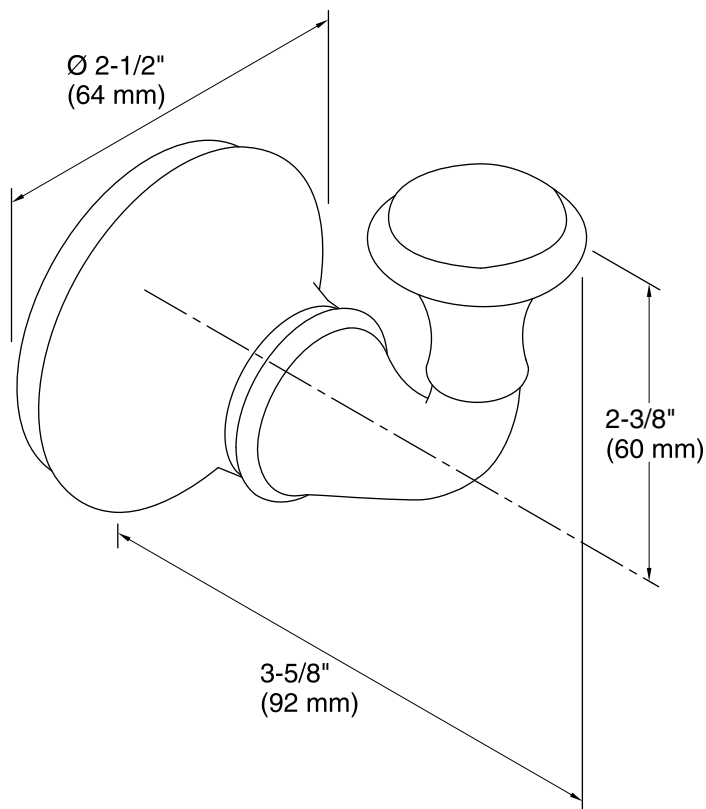

Color tiles intended for reference only.

Color	Code	Description
	CP	Polished Chrome
	G	Brushed Chrome
	BN	Vibrant® Brushed Nickel

Technical Information

All product dimensions are nominal.

Notes

Install this product according to the installation guide.