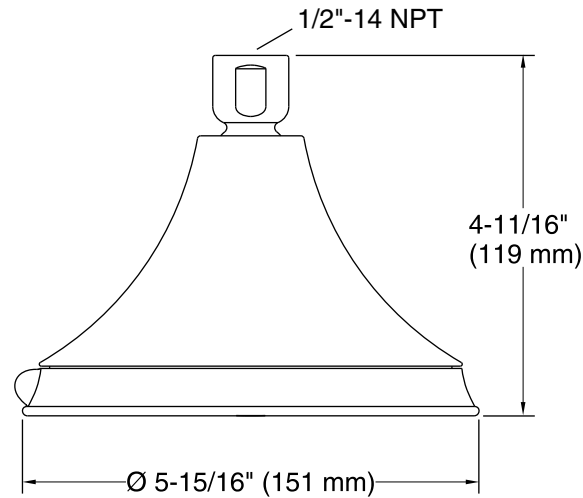

**Technical Information**

All product dimensions are nominal.

Drain included: No

**Showerhead/Body Spray:**

Rated maximum flow: 2.5 gal/min (9.5 l/min)

Pressure: 80 psi (5.5 bar)

**Notes**

Install this product according to the installation guide.