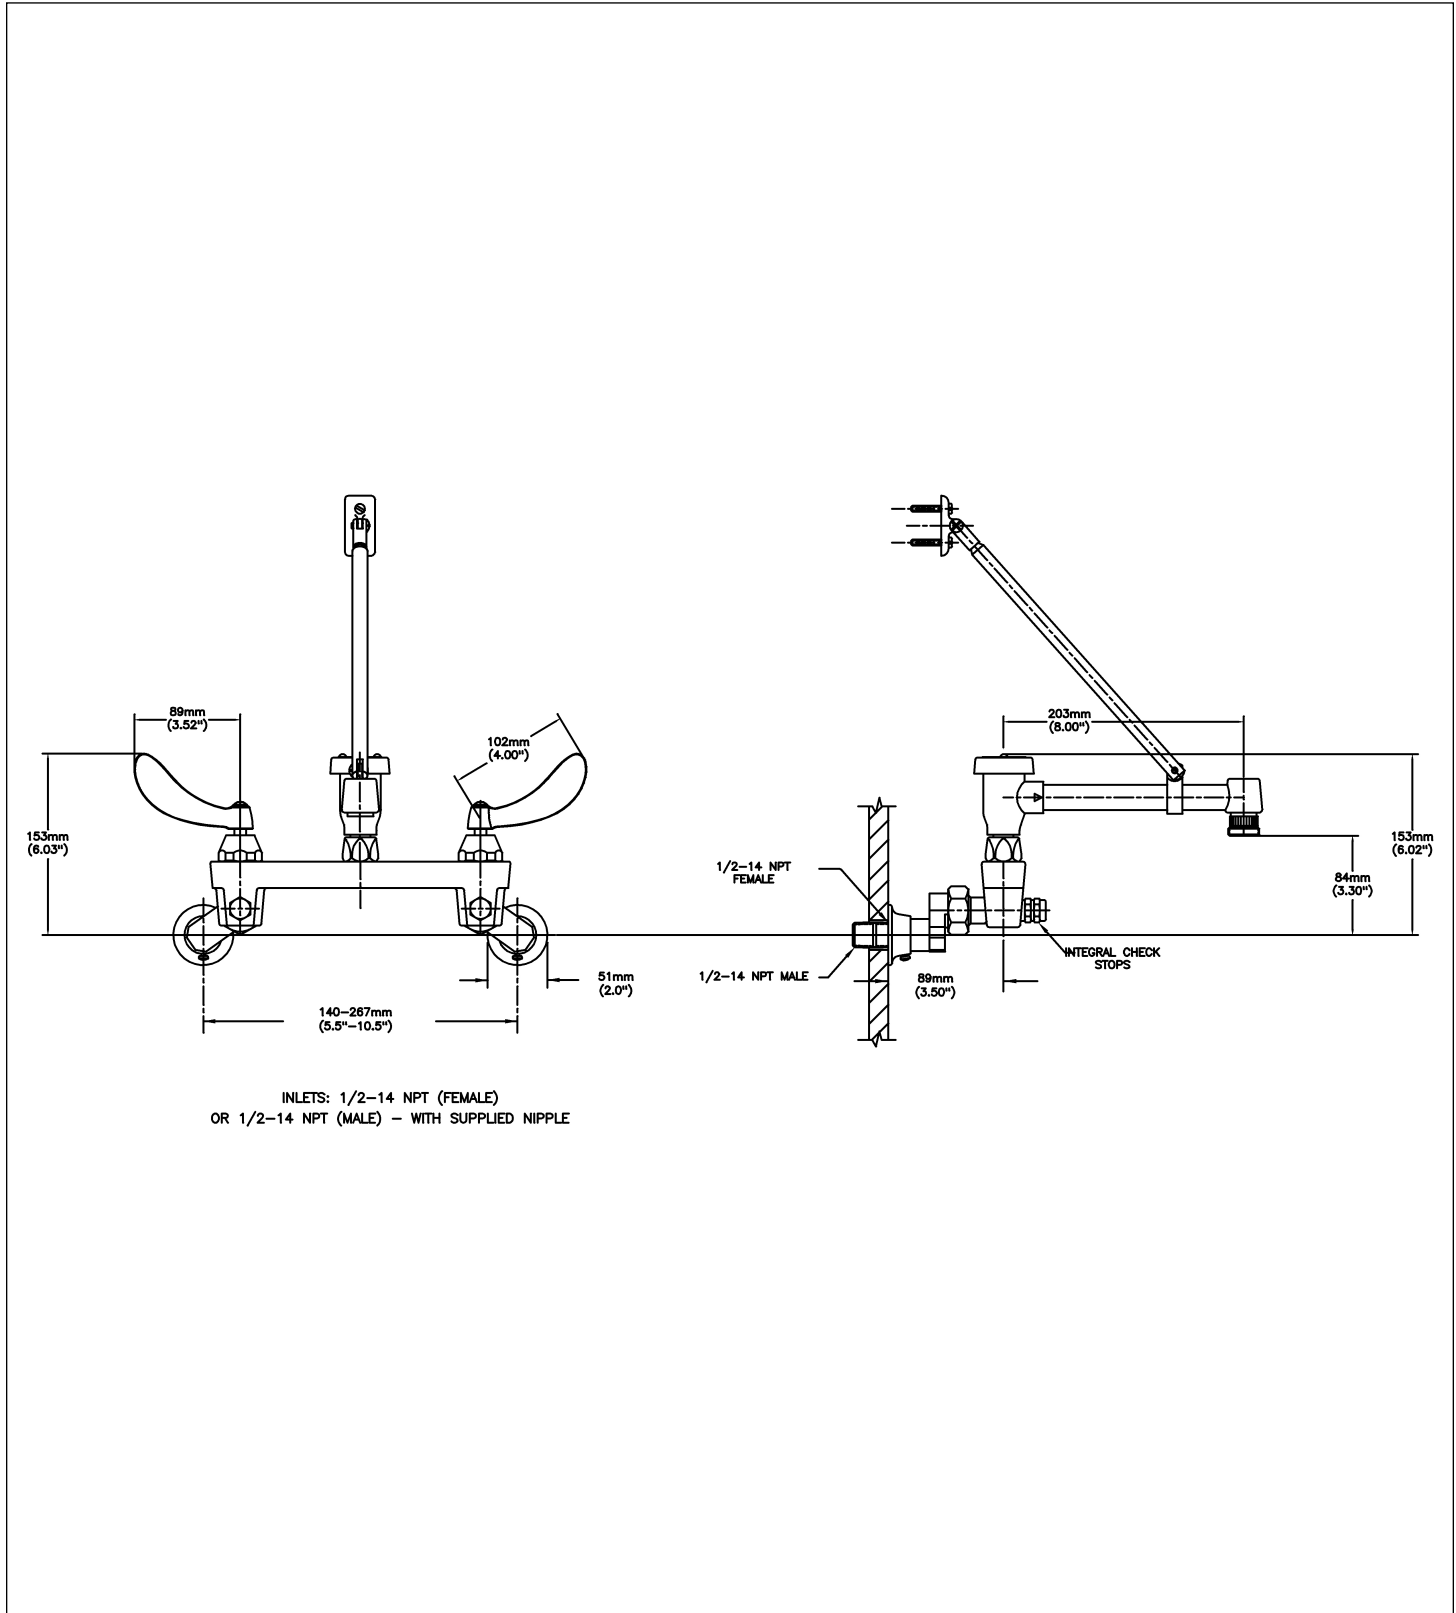

Sink Faucet Wallmount

8" Wallmount WITH Integral Check Stops - CER-TECK®

Model No: 28C2384-AC

COMPLIES WITH:

- CSA certified
- Complies to ASME A112.18.1/CSA B125.1
- Not for potable water.
- Certified under ASSE 1001 and CSA Standard B64.1.1
- (Contact Delta Representative for State and/or Local Approvals)

NOTES:

28T2 - 8" Wallmount WITH Integral Check Stops - TUF-TECK®

SPECIFICATION:

- 203 mm (8") centers cast brass wallmount service sink faucet
- Centers adjustable from 7.75" to 8.25" unless AC option selected
- Two handle
- With integral check stops
- Polished chrome plated finish
- Heavy duty 1/2" IPS brass pipe rigid pail hook spout
- CER-TECK® 1/4 turn ceramic disk structures
- Spout#: 3 - 267mm (10 1/2") Long Rigid Spout with Pail Hook, ADJUSTABLE Top/Bottom Brace
- Outlet#: 8 - Body mounted Angle Vacuum Breaker - Garden Hose End Outlet on spout
- Handle#: 4 - 102 mm (4") Blade Handles- ADA Compliant-Sanitary Hoods-Metal-Color indexed-Vandal resistant screws
- (AC)-with 5-1/2" to 10-1/2" Adjustable Centers

OPERATION:

- Not Available

(Dimensional drawing on following page)

Delta reserves the right (1) to make changes to specifications and materials, and (2) to change or discontinue models, both without notice or obligation. Dimensions are for reference. Measurement may vary plus or minus 6mm(0.25"). Mounting locations are suggested only. Check with local codes for requirements in your area. This spec was produced April 16, 2021.

Delta reserves the right (1) to make changes to specifications and materials, and (2) to change or discontinue models, both without notice or obligation. Dimensions are for reference. Measurement may vary plus or minus 6mm(0.25"). Mounting locations are suggested only. Check with local codes for requirements in your area. This spec was produced April 16, 2021.