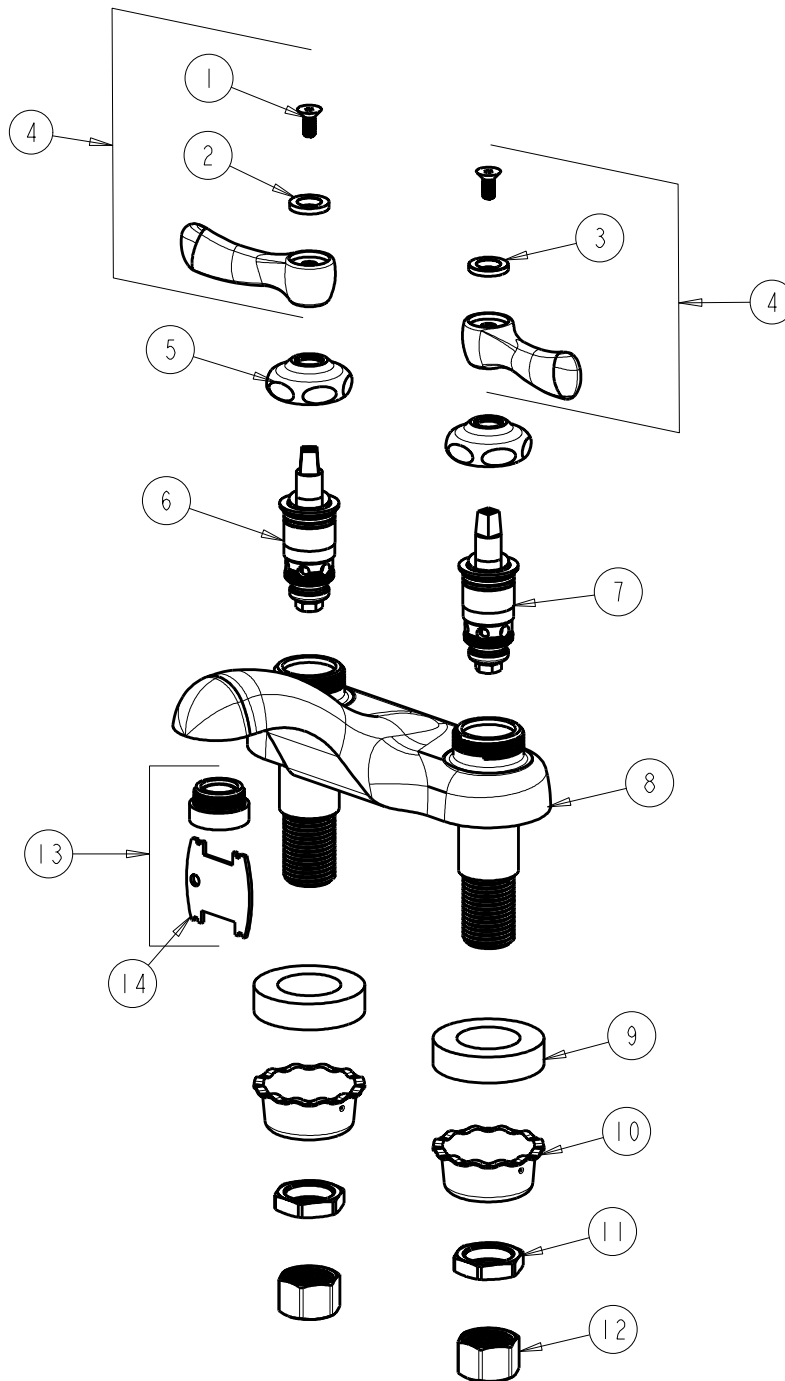

FITTING NO.

802-VE64ABCP

SUBMITTED MODEL NO.

ITEM NO.

FOR TECHNICAL ASSISTANCE
1-800-TEC-TRUE (1-800-832-8783)

ITEM	PART NO.	DESCRIPTION	ITEM	PART NO.	DESCRIPTION
1	420-020JKNF	SCREW, 1/8 FLAT HEX HEAD X 1/2	8	-----	VALVE BODY NOT SOLD SEPARATELY
2	633-023JKNF	INDEX BUTTON (RED)	9	555-313JKNF	WASHER
3	633-123JKNF	INDEX BUTTON (BLUE)	10	1797-114JKNF	BASIN COCK WASHER
4	390-PRJKCP	LEVER HANDLE ASSEMBLY (PAIR)	11	49-004JKRBF	LOCKNUT
5	1-214JKCP	CAP	12	49-005JKRBF	COUPLING NUT
6	1-100XTJKABNF	QUATURN CARTRIDGE (LH)	13	E64VPJKABCP	OUTLET, VP LAMINAR w/KEY 1.0 GPM
7	1-099XTJKABNF	QUATURN CARTRIDGE (RH)	14	3-024JKRCF	KEY, VP