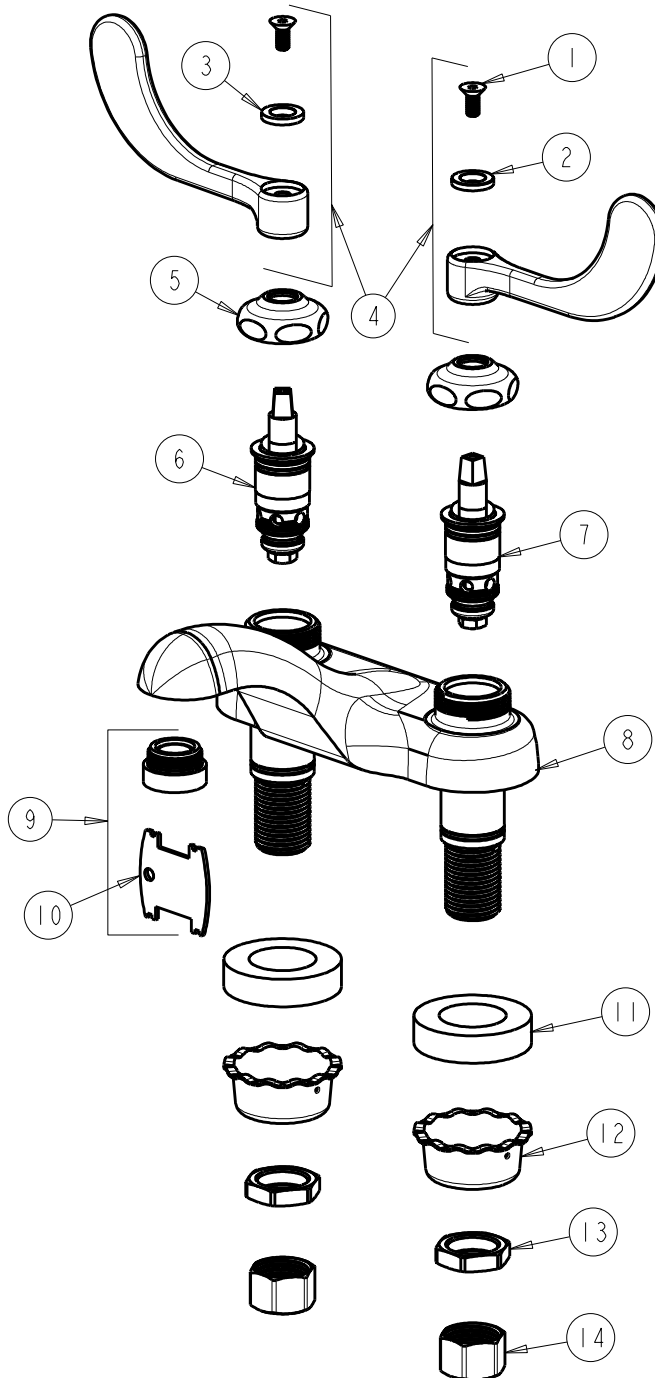

BY: SID DATE: 07-29-16

CHK: S/D REV:

FITTING NO.

802-V317E66ABCP

SUBMITTED MODEL NO.

ITEM NO.

ITEM	PART NO.	DESCRIPTION	ITEM	PART NO.	DESCRIPTION
1	420-020JKNF	SCREW, 1/8 FLAT HEX HEAD X 1/2	8	-----	VALVE BODY NOT SOLD SEPARATELY
2	633-123JKNF	INDEX BUTTON (BLUE)	9	E66VPJKABCP	OUTLET, 0.5 GPM LAMINAR VP
3	633-023JKNF	INDEX BUTTON (RED)	10	3-024JKRCF	KEY, VP
4	317-PRJKCP	HANDLE, 4" WRISTBLADE (PAIR)	11	555-313JKNF	WASHER
5	1-214JKCP	CAP	12	1797-114JKNF	BASIN COCK WASHER
6	1-100XTJKABNF	QUATURN CARTRIDGE (LH)	13	49-004JKRBF	LOCKNUT
7	1-099XTJKABNF	QUATURN CARTRIDGE (RH)	14	49-005JKRBF	COUPLING NUT